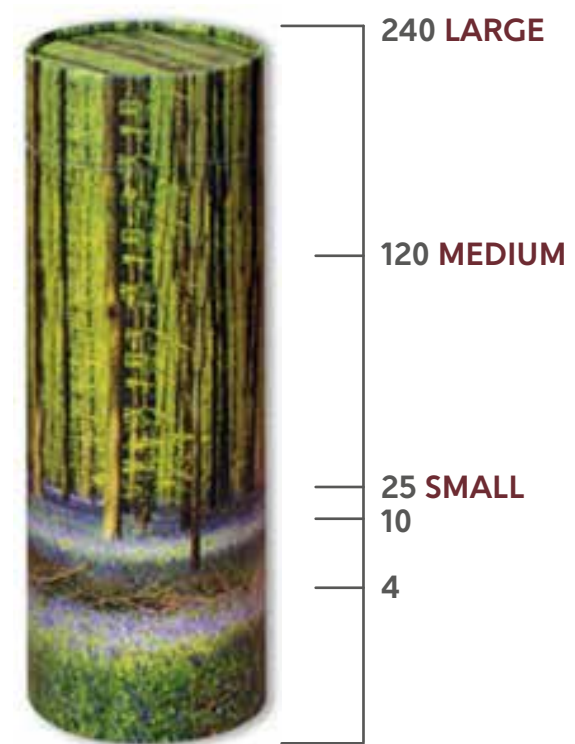

SCATTER TUBE PRICE LIST

LARGE £50.00

240 cubic inch capacity (ideal for adult ashes).

Glue and labels supplied.

Max. width 13cm. Max. height 37cm.

MEDIUM £30.00

120 cubic inch capacity (ideal for child or split ashes).

Glue and labels supplied.

Max. width 11cm. Max. height 25cm.

SMALL £20.00

25 cubic inch capacity (ideal for baby or token ashes).

Glue and labels supplied.

Max. width 7.5cm. Max. height 13.5cm.

TOKEN ASHES TUBE £10.00